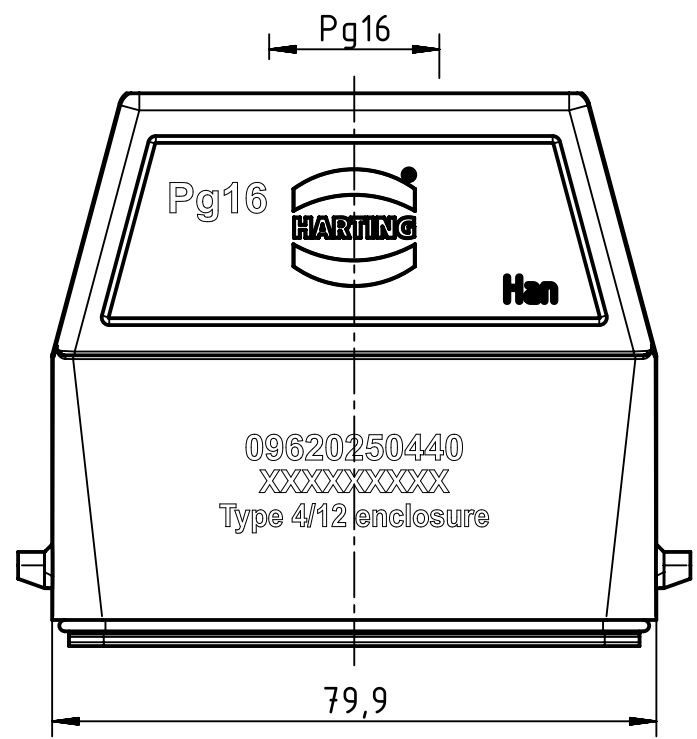

1 2 3 4 5 6

A

B

C

D

	All Dimensions in mm Original Size DIN A4		Scale 1:1	Free size tol.		Ref.
						Sub.
	All rights reserved		Created by FINKEV	Inspected by GERB	Standardisation SCHMIDTM	Date 2018-09-04
	Department EL PD		Title Han EMC 25 Hood Top Entry PG 16			State Final Release
HARTING Electric GmbH & Co. KG D-32339 Espelkamp			Type TB	Number 09 62 025 0440		Doc-Key / ECM-Nr. 100090472/UGD/006/B 500000138645
					Rev. B	Page 1/1