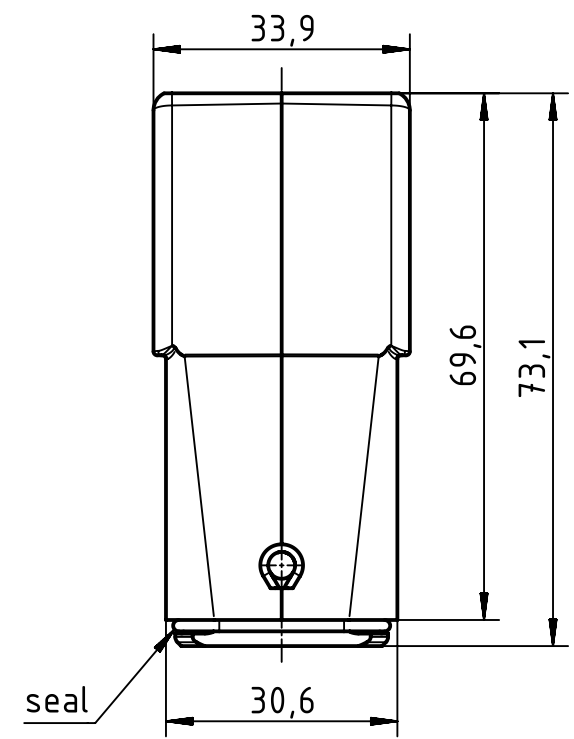

1 2 3 4 5 6

A

B

C

D

	All Dimensions in mm Original Size DIN A4		Scale 1:1	Free size tol.		Ref.
						Sub.
	All rights reserved		Created by FINKEV	Inspected by GERB	Standardisation SCHMIDTM	Date 2018-09-04
	Department EL PD		Title Han EMC 25 Hood Top Entry PG 16			State Final Release
HARTING Electric GmbH & Co. KG D-32339 Espelkamp			Type TB	Number 09 62 025 0440		Doc-Key / ECM-Nr. 100090472/UGD/006/B 500000138645
					Rev. B	Page 1/1