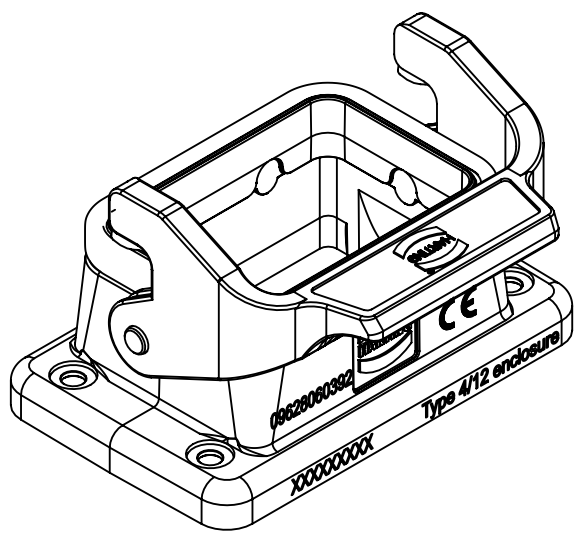

panel cut out (1:2)

	All Dimensions in mm Original Size DIN A4		Scale 1:1	Free size tol.		Ref.	
						Sub.	
	All rights reserved		Created by WENE	Inspected by LUOK	Standardisation ROEBEN	Date 2021-09-01	
	Department EL PD					State Final Release	
HARTING			Title Han 6EMC/B-HBM-Rear Fit-SL-w/o frame			Doc-Key / ECM-Nr. 100852794 / UGD/001/B 500000200364	
D-32339 Espelkamp			Type TB	Number 09 62 806 0392			
						Rev. B	Page 1/1