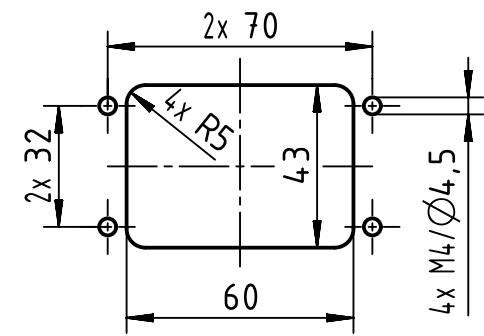

panel cut out (1:2)

	All Dimensions in mm Original Size DIN A4		Scale 1:1	Free size tol.		Ref.	
						Sub.	
	All rights reserved		Created by WENE	Inspected by LUOK	Standardisation ROEBEN	Date 2021-09-01	
	Department EL PD					State Final Release	
HARTING			Title Han 6EMC/B-HBM-Rear Fit-SL-w/o frame			Doc-Key / ECM-Nr. 100852794 / UGD/001/B 500000200364	
D-32339 Espelkamp			Type TB	Number 09 62 806 0392			
						Rev. B	Page 1/1