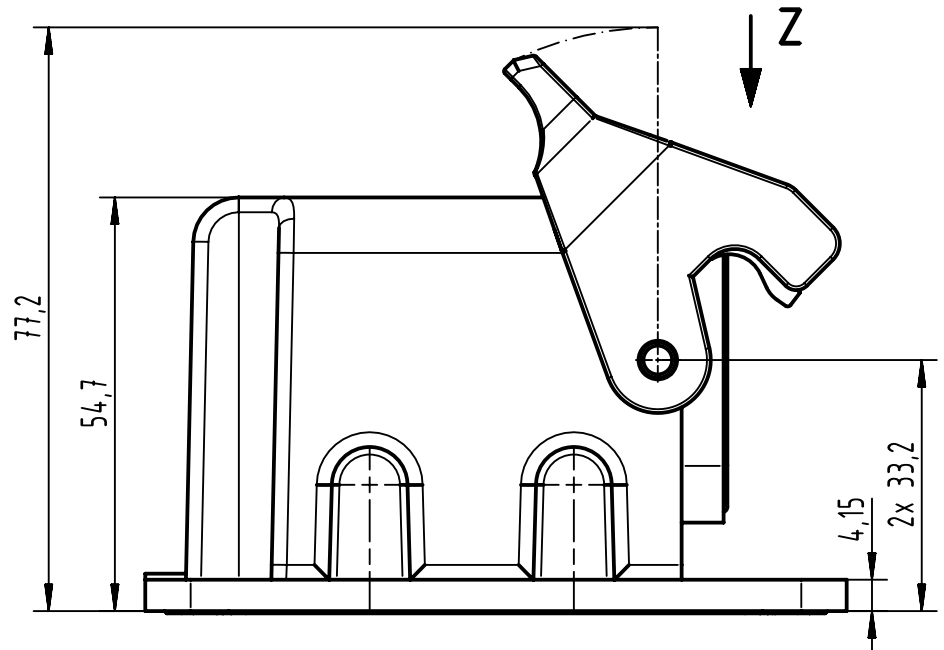

Z(1:2)

cover separately enclosed

panel cut out (1:2)

housing without coating

	All rights reserved Department EL PD	All Dimensions in mm Original Size DIN A4		Scale 1:1	Free size tol.	Ref.
		HARTING D-32339 Espelkamp	Created by HELLMANN	Inspected by GERB	Standardisation	Date 2021-09-23
Title Han 10EMC/B-HBMA/CP-SL-70						Doc-Key / ECM-Nr. 100190943/UGD/004/C 500000202454
Type TB				Number 09 62 810 0974		Rev. C
						Page 1/1