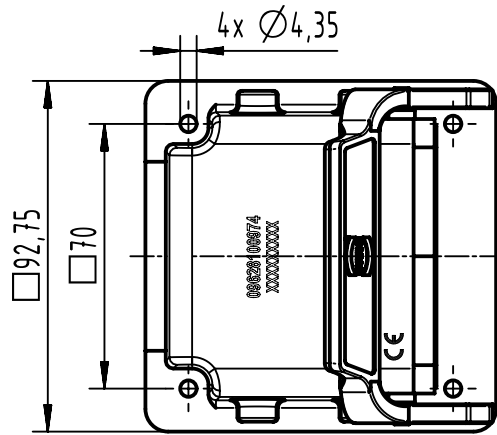

Z(1:2)

cover separately enclosed

panel cut out (1:2)

housing without coating

	All rights reserved Department EL PD	All Dimensions in mm Original Size DIN A4		Scale 1:1	Free size tol.	Ref.
		HARTING D-32339 Espelkamp	Created by HELLMANN	Inspected by GERB	Standardisation	Date 2021-09-23
Title Han 10EMC/B-HBMA/CP-SL-70						Doc-Key / ECM-Nr. 100190943/UGD/004/C 500000202454
Type TB				Number 09 62 810 0974		Rev. C
						Page 1/1