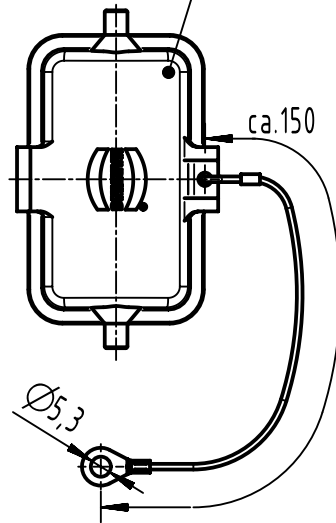

Z(1:2)

cover separately enclosed

panel cut out (1:2)

housing without coating

	All rights reserved Department EL PD	All Dimensions in mm Original Size DIN A4		Scale 1:1	Free size tol.	Ref.
		HARTING D-32339 Espelkamp	Created by HELLMANN	Inspected by GERB	Standardisation	Date 2021-09-23
Title Han 10EMC/B-HBMA/CP-SL-70						Doc-Key / ECM-Nr. 100190943/UGD/004/C 500000202454
Type TB				Number 09 62 810 0974		Rev. C
						Page 1/1