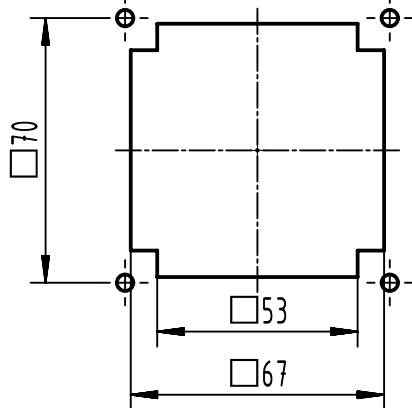

Z(1:2)

cover separately enclosed

panel cut out (1:2)

housing without coating

	All rights reserved Department EL PD	All Dimensions in mm Original Size DIN A4		Scale 1:1	Free size tol.	Ref.
		HARTING D-32339 Espelkamp	Created by HELLMANN	Inspected by GERB	Standardisation	Date 2021-09-23
Title Han 10EMC/B-HBMA/CP-SL-70						Doc-Key / ECM-Nr. 100190943/UGD/004/C 500000202454
Type TB				Number 09 62 810 0974		Rev. C
						Page 1/1