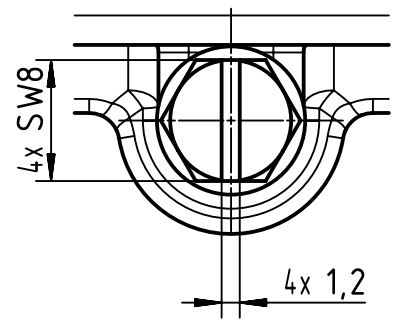

A (2:1)

	All rights reserved Department EL PD	All Dimensions in mm Original Size DIN A4		Scale 1:1	Free size tol.	Ref. Sub.
		HARTING D-32339 Espelkamp	Created by 100887	Inspected by GERB	Standardisation 302077	Date 2021-04-28
Title Han EMC Hood Side Entry M40						Doc-Key / ECM-Nr. 100203668/UGD/002/B 500000193954
Type TB				Number 19 62 064 0543		Rev. B
						Page 1/1