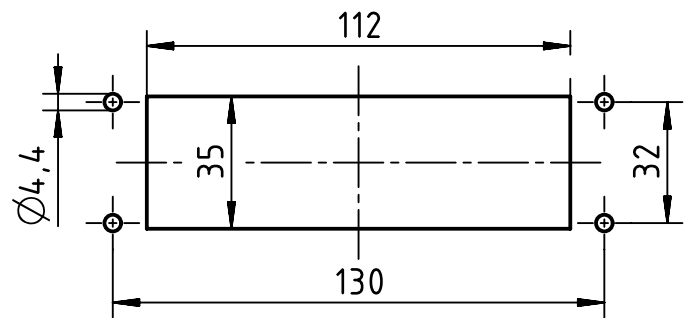

Panel cut out (1:2)

	All Dimensions in mm Original Size DIN A4		Scale 1:1	Free size tol.		Ref.
	All rights reserved		Created by ZHUANGJ	Inspected by LUOK	Standardisation 302077	Sub.
Department EL PD		Title Han 24HP Direct/M-HTE-M20		Date 2021-02-23	State Final Release	
HARTING (Zhuhai) Manufacturing Co., Ltd. 519085 Zhuhai, China		Type TB	Number 19 39 724 0445		Doc-Key / ECM-Nr. 100664106/UGD/002/F 500000187461	Rev. F
						Page 1/1