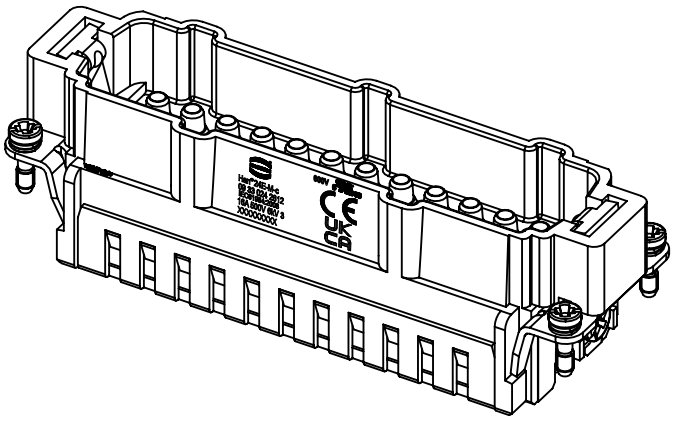

panel cut out
(1:2)

4x 104

110,8

4x M3x10

4x 5

2x 27

33,9

8x Ø3,3

2x 104

2x 18,3

2x 1,2

3x 95

33,3

	All Dimensions in mm Original Size DIN A4		Scale 1:1	Free size tol.	Ref.
			Created by HOLLERT	Inspected by SCHNIEDER	Standardisation SAP_WFRT
All rights reserved		Date 2022-08-12		State Final Release	
Department EL PD		Title Han E 24 POS. M INSERT CRIMP			Doc-Key / ECM-Nr. 100628756/UGD/000/E 500000221839
HARTING D-32339 Espelkamp		Type TB	Number 09 33 024 2612		Rev. E Page 1/1