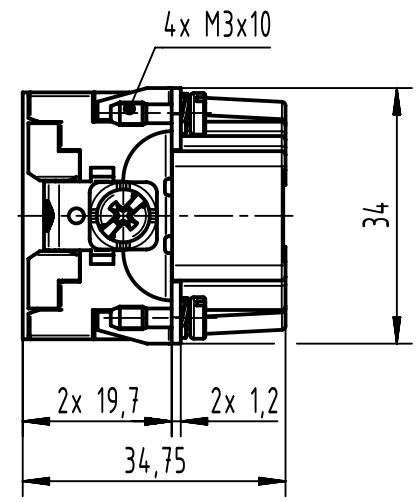

1 2 3 4 5 6

A

B

C

D

	All rights reserved Department EL PD	All Dimensions in mm Original Size DIN A4		Scale 1:1	Free size tol.	Ref.
		HARTING D-32339 Espelkamp	Created by 402918	Inspected by 402602	Standardisation	Date 2021-11-09
Title Han High Temp 10E-c Male						Doc-Key / ECM-Nr. 100627361/UGD/001/B 500000204.755
Type TB				Number 09 33 810 2604		Rev. B
						Page 1/1