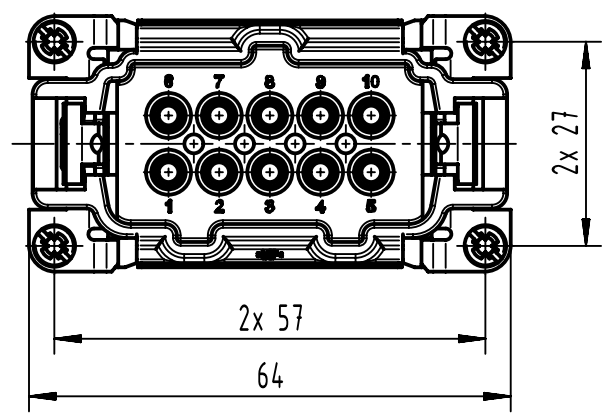

1 2 3 4 5 6

A

B

C

D

	All rights reserved Department EL PD	All Dimensions in mm Original Size DIN A4		Scale 1:1	Free size tol.	Ref.
		HARTING D-32339 Espelkamp	Created by 402918	Inspected by 402602	Standardisation	Date 2021-11-09
Title Han High Temp 10E-c Male						Doc-Key / ECM-Nr. 100627361/UGD/001/B 500000204.755
Type TB				Number 09 33 810 2604		Rev. B
						Page 1/1