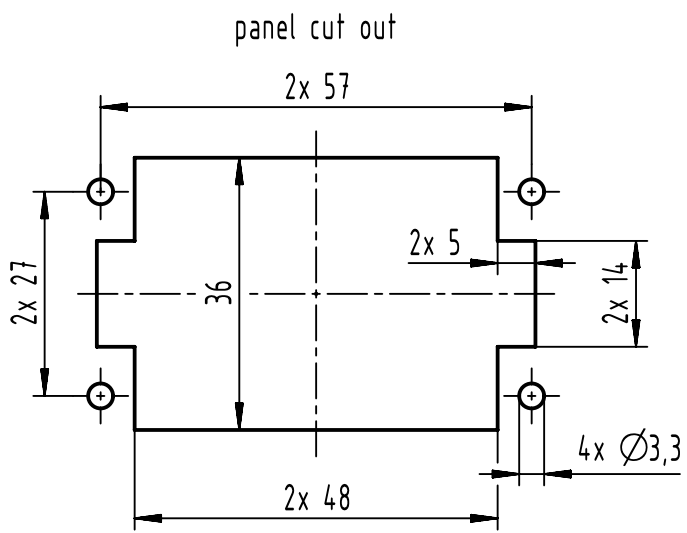

1 2 3 4 5 6

A

B

C

D

	All rights reserved Department EL PD	All Dimensions in mm Original Size DIN A4		Scale 1:1	Free size tol.	Ref.
		HARTING D-32339 Espelkamp	Created by 402918	Inspected by 402602	Standardisation	Date 2021-11-09
Title Han High Temp 10E-c Male						Doc-Key / ECM-Nr. 100627361/UGD/001/B 500000204.755
Type TB				Number 09 33 810 2604		Rev. B
						Page 1/1