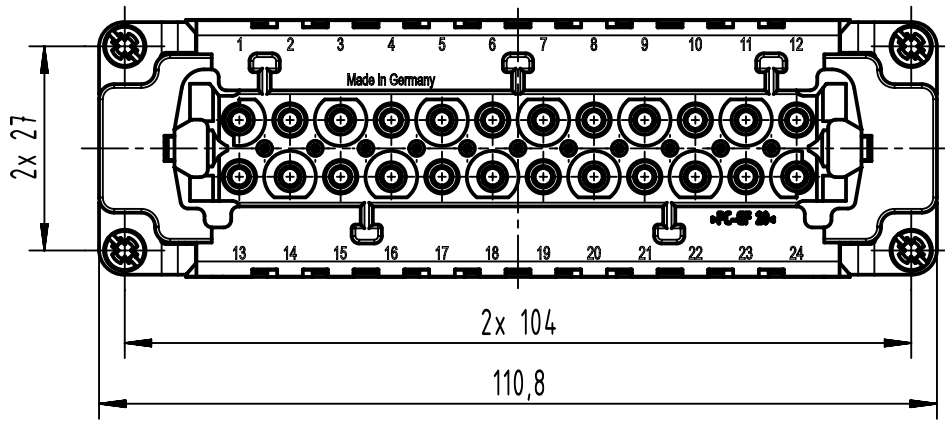

panel cut out
(1:2)

	All Dimensions in mm Original Size DIN A4		Scale 1:1	Free size tol.		Ref.
			Created by SPRENB	Inspected by RUETERA	Standardisation SAP_WFRT	Sub.
All rights reserved Department EL PD		Title Han 24ES Press HMC-F		Date 2022-03-14	State Final Release	
HARTING D-32339 Espelkamp		Type TB		Number 09 33 224 2748		Doc-Key / ECM-Nr. 100761827/UGD/001/D 500000213238
					Rev. D	Page 1/1