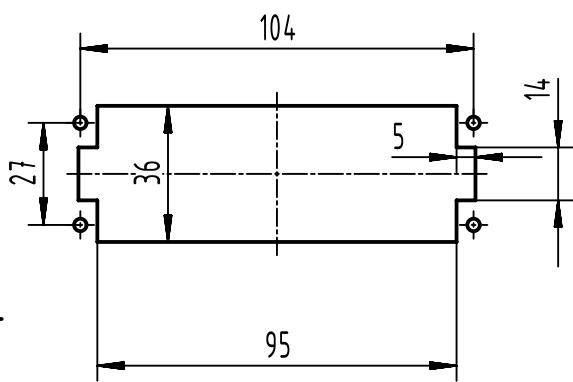

panel cut out
(1:2)

	All Dimensions in mm Original Size DIN A4		Scale 1:1	Free size tol.		Ref.
			Created by SPRENB	Inspected by RUETERA	Standardisation SAP_WFRT	Sub.
All rights reserved Department EL PD		Title Han 24ES Press HMC-F		Date 2022-03-14	State Final Release	
HARTING D-32339 Espelkamp		Type TB		Number 09 33 224 2748		Doc-Key / ECM-Nr. 100761827/UGD/001/D 500000213238
					Rev. D	Page 1/1