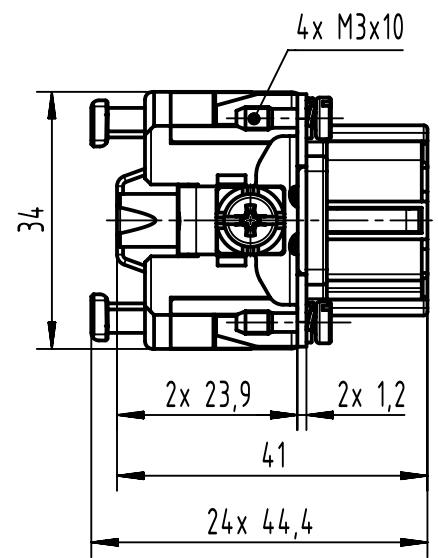

panel cut out
(1:2)

	All Dimensions in mm Original Size DIN A4		Scale 1:1	Free size tol.		Ref.
			Created by SPRENB	Inspected by RUETERA	Standardisation SAP_WFRT	Sub.
All rights reserved Department EL PD		Title Han 24ES Press HMC-F		Date 2022-03-14	State Final Release	
HARTING D-32339 Espelkamp		Type TB		Number 09 33 224 2748		Doc-Key / ECM-Nr. 100761827/UGD/001/D 500000213238
					Rev. D	Page 1/1