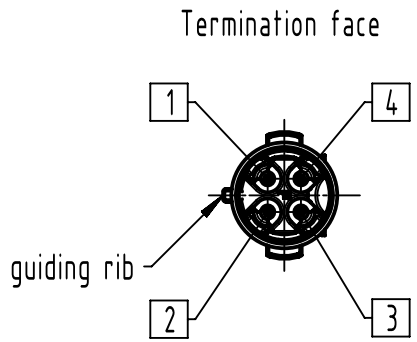

1 2 3 4 5 6

A
B
C
D

enclosed separately

	All rights reserved Department EL PD	All Dimensions in mm Original Size DIN A4	Scale 2:1	Free size tol.		Ref.	
		HARTING D-32339 Espelkamp	Created by HUK	Inspected by WANGSTE	Standardisation ROEBEN	Date 2023-02-08	State Final Release
Title Han Q Hybrid Female Data Element						Doc-Key / ECM-Nr. 100964215/UGD/001/B 500000236949	
			Type TB	Number 09 12 000 9935		Rev. B	Page 1/1