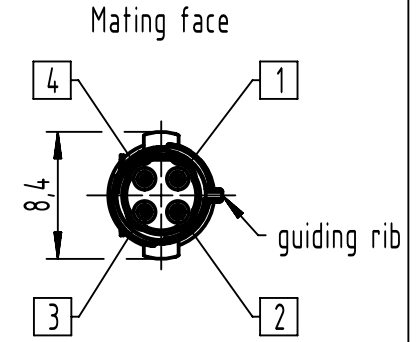

1 2 3 4 5 6

A
B
C
D

enclosed separately

	All rights reserved Department EL PD	All Dimensions in mm Original Size DIN A4	Scale 2:1	Free size tol.		Ref.	
		HARTING D-32339 Espelkamp	Created by HUK	Inspected by WANGSTE	Standardisation ROEBEN	Date 2023-02-08	State Final Release
Title Han Q Hybrid Female Data Element						Doc-Key / ECM-Nr. 100964215/UGD/001/B 500000236949	
			Type TB	Number 09 12 000 9935		Rev. B	Page 1/1