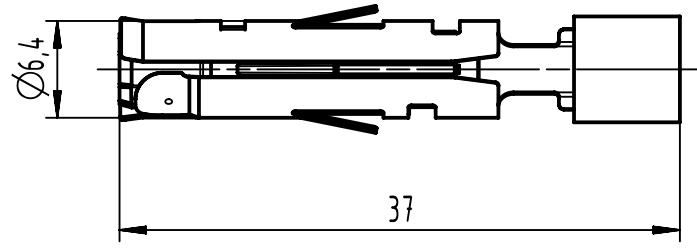

1 2 3 4 5 6

A
B
C
D

enclosed separately

	All rights reserved Department EL PD	All Dimensions in mm Original Size DIN A4	Scale 2:1	Free size tol.		Ref.	
		HARTING D-32339 Espelkamp	Created by HUK	Inspected by WANGSTE	Standardisation ROEBEN	Date 2023-02-08	State Final Release
Title Han Q Hybrid Female Data Element						Doc-Key / ECM-Nr. 100964215/UGD/001/B 500000236949	
			Type TB	Number 09 12 000 9935		Rev. B	Page 1/1