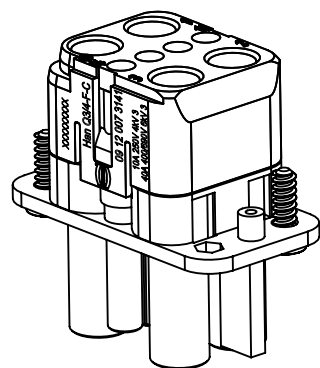

self-tapping screw acc.
ISO 7049-ST 2,9x9,5-F-H
enclosed separately

	All Dimensions in mm Original Size DIN A4	Scale 1:1		Free size tol.		Ref.	
						Sub.	
	All rights reserved Department EL PD	Created by HELLMANN	Inspected by RIEPE	Standardisation SAP_WFRT	Date 2022-01-13	State Final Release	
		Title Han Q3/4-F-C					Doc-Key / ECM-Nr. 100810058/UGD/000/D 500000209196
HARTING D-32339 Espelkamp		Type TB	Number 09 12 007 3141			Rev. D	Page 1/1