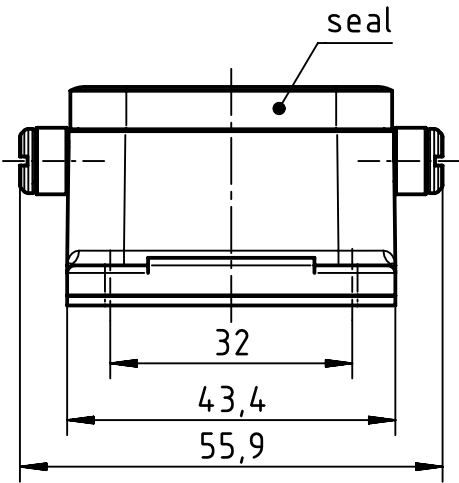

1 2 3 4 5 6

A

B

C

D

panel cut out

	All Dimensions in mm Original Size DIN A4		Scale 1:1	Free size tol.		Ref.	
	All rights reserved Department EL PD		Created by HOLLERT	Inspected by GERB	Standardisation 302077	Date 2020-10-26	State Final Release
HARTING Electric GmbH & Co. KG D-32339 Espelkamp			Title Han 10B-AGG-R			Doc-Key / ECM-Nr. 100181469/UGD/004/D 500000179141	
			Type TB	Number 09 30 010 0381		Rev. D	Page 1/1