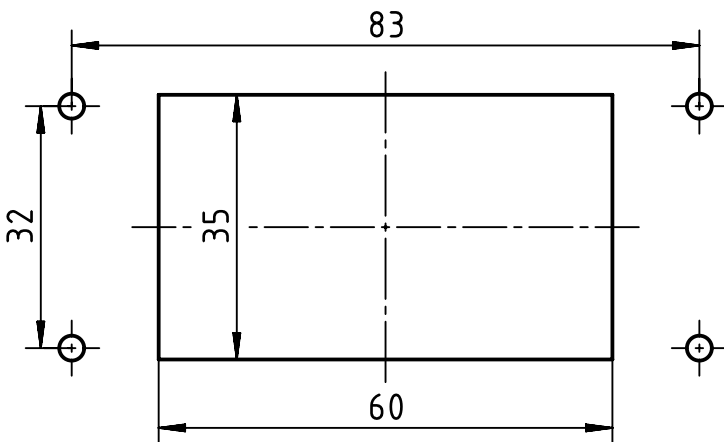

1 2 3 4 5 6

A

B

C

D

panel cut out

	All Dimensions in mm Original Size DIN A4		Scale 1:1	Free size tol.		Ref.	
	All rights reserved Department EL PD		Created by HOLLERT	Inspected by GERB	Standardisation 302077	Date 2020-10-26	State Final Release
HARTING Electric GmbH & Co. KG D-32339 Espelkamp			Title Han 10B-AGG-R			Doc-Key / ECM-Nr. 100181469/UGD/004/D 500000179141	
			Type TB	Number 09 30 010 0381		Rev. D	Page 1/1