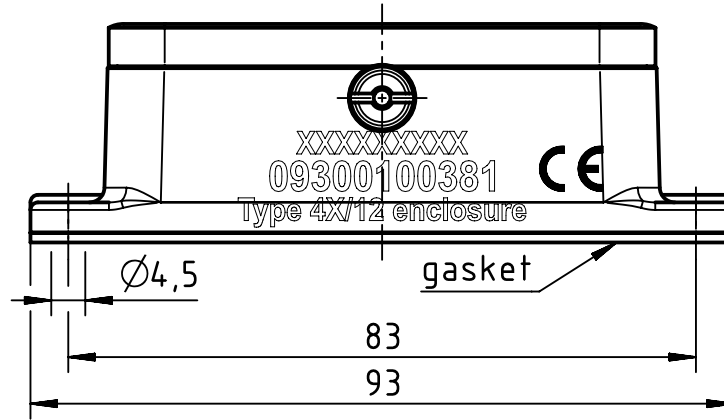

1 2 3 4 5 6

A

B

C

D

panel cut out

	All Dimensions in mm Original Size DIN A4		Scale 1:1	Free size tol.		Ref.	
	All rights reserved Department EL PD		Created by HOLLERT	Inspected by GERB	Standardisation 302077	Date 2020-10-26	State Final Release
HARTING Electric GmbH & Co. KG D-32339 Espelkamp			Title Han 10B-AGG-R			Doc-Key / ECM-Nr. 100181469/UGD/004/D 500000179141	
			Type TB	Number 09 30 010 0381		Rev. D	Page 1/1