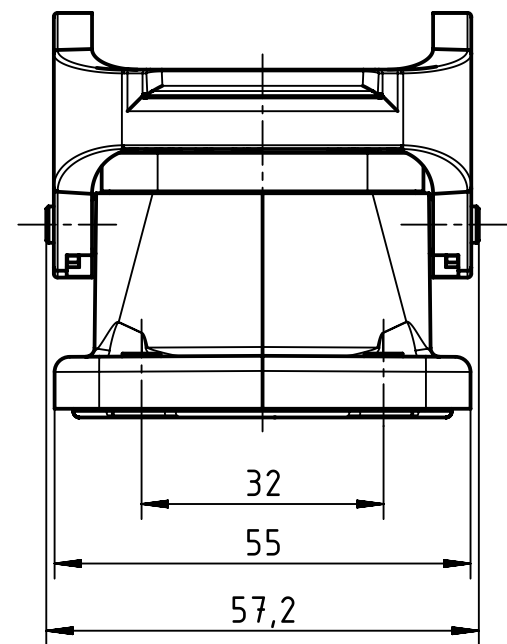

1 2 3 4 5 6

A  
B  
C  
D

panel cut out (1:2)

	All rights reserved		Created by WENE		Inspected by LUOK		Standardisation RUETERA		Date 2020-05-22		State Final Release	
	Department EL PD		Title Han 10B HBM Rear-Fit DL w/o frame		Number 09 30 010 0392		Doc-Key / ECM-Nr. 100832216/UGD/001/C 500000173246		Rev. C		Page 1/1	
HARTING Electric GmbH & Co. KG D-32339 Espelkamp			Scale 1:1		Free size tol.		Ref.		Sub.			