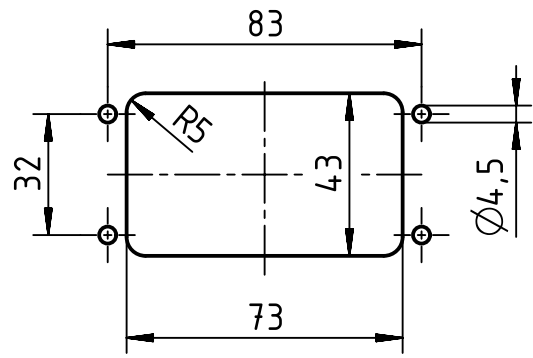

1 2 3 4 5 6

A  
B  
C  
D

panel cut out (1:2)

	All rights reserved		Created by WENE		Inspected by LUOK		Standardisation RUETERA		Date 2020-05-22		State Final Release	
	Department EL PD		Title Han 10B HBM Rear-Fit DL w/o frame		Number 09 30 010 0392		Doc-Key / ECM-Nr. 100832216/UGD/001/C 500000173246		Rev. C		Page 1/1	
HARTING Electric GmbH & Co. KG D-32339 Espelkamp			Scale 1:1		Free size tol.		Ref.		Sub.			