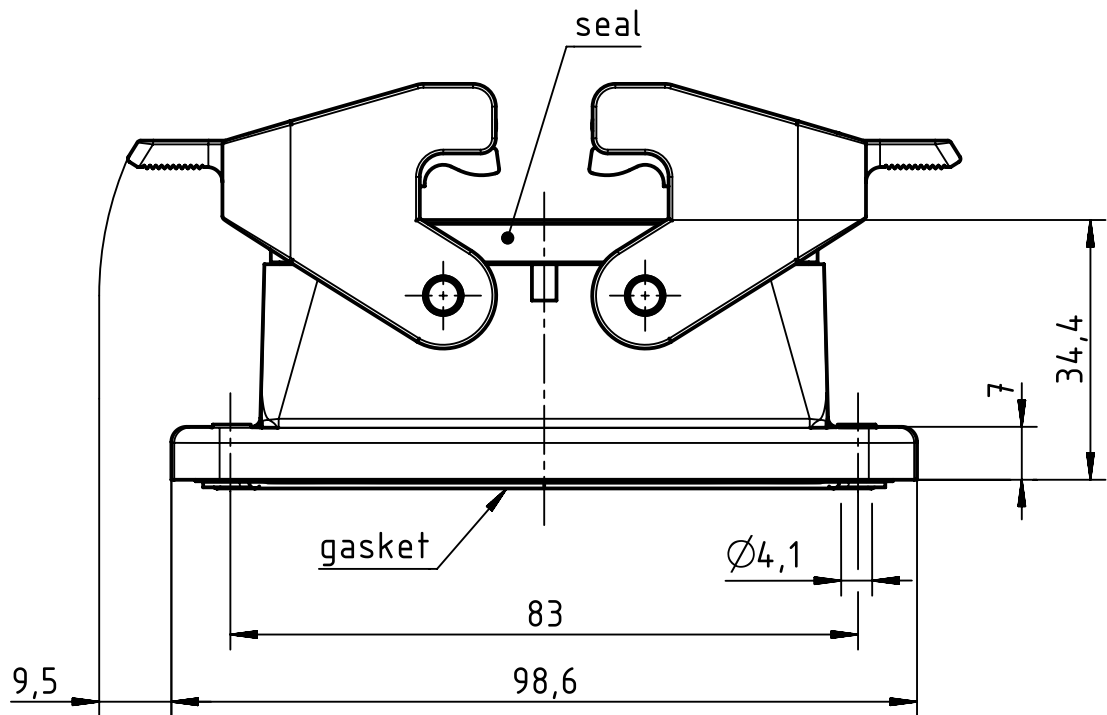

1 2 3 4 5 6

A  
B  
C  
D

panel cut out (1:2)

	All rights reserved		Created by WENE		Inspected by LUOK		Standardisation RUETERA		Date 2020-05-22		State Final Release	
	Department EL PD		Title Han 10B HBM Rear-Fit DL w/o frame		Number 09 30 010 0392		Doc-Key / ECM-Nr. 100832216/UGD/001/C 500000173246		Rev. C		Page 1/1	
HARTING Electric GmbH & Co. KG D-32339 Espelkamp			Scale 1:1		Free size tol.		Ref.		Sub.			