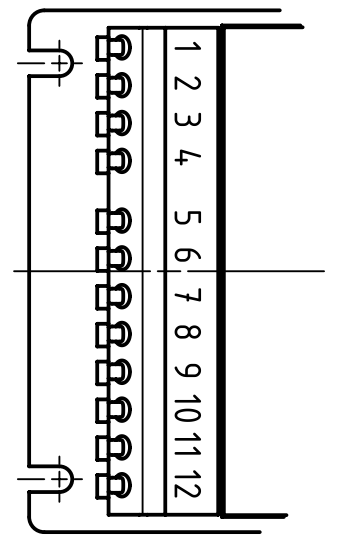

pin assignment

	All Dimensions in mm Original Size DIN A4		Scale 1:1	Free size tol.		Ref.	
	All rights reserved Department EL PD - DE		Created by WULF	Inspected by LOETKEMANN	Standardisation TIEMANNA	Sub.	
HARTING Electric GmbH & Co. KG D-32339 Espelkamp		Title DC/DC Convert.HARTING pCon 7060DC-110/24				Date 2014-01-16	State Final Release
		Type TB	Number 20 80 300 3025			Doc-Key / ECM-Nr. 100189537/UGD/002/C 500000070472	Rev. <b>C</b> Page 1/1